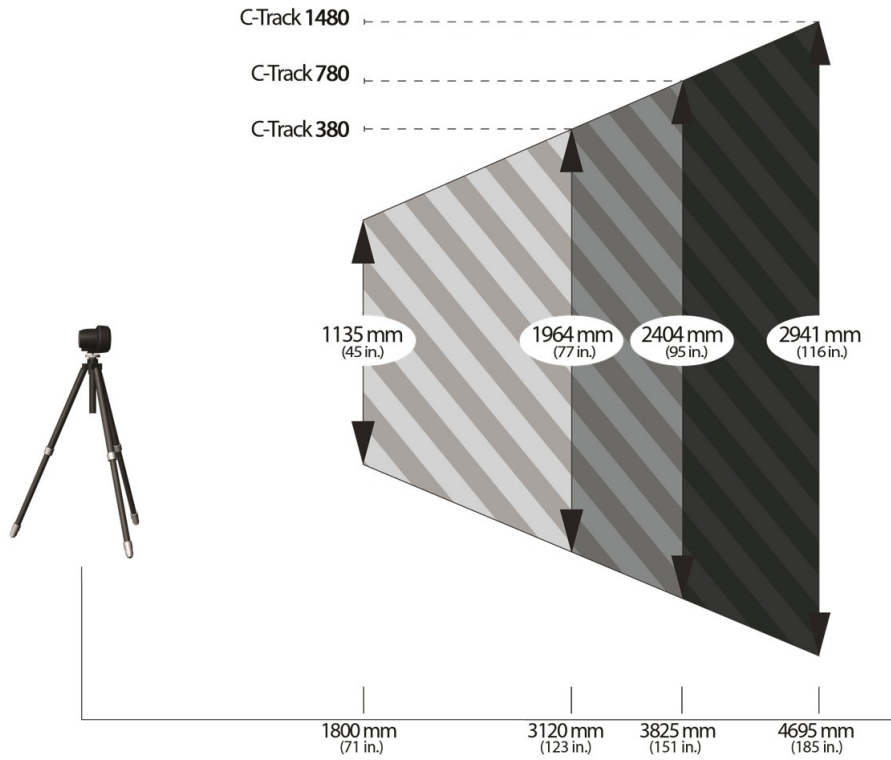

## The HandyPROBE System – C-Track Models and Measurement Volume

### The C-Track comes in 3 different models

- C-Track 380
- C-Track 780
- C-Track 1480

### Measurement Profile – Side View

### Measurement Profile – Top View

Measurement Profile – Isometric View