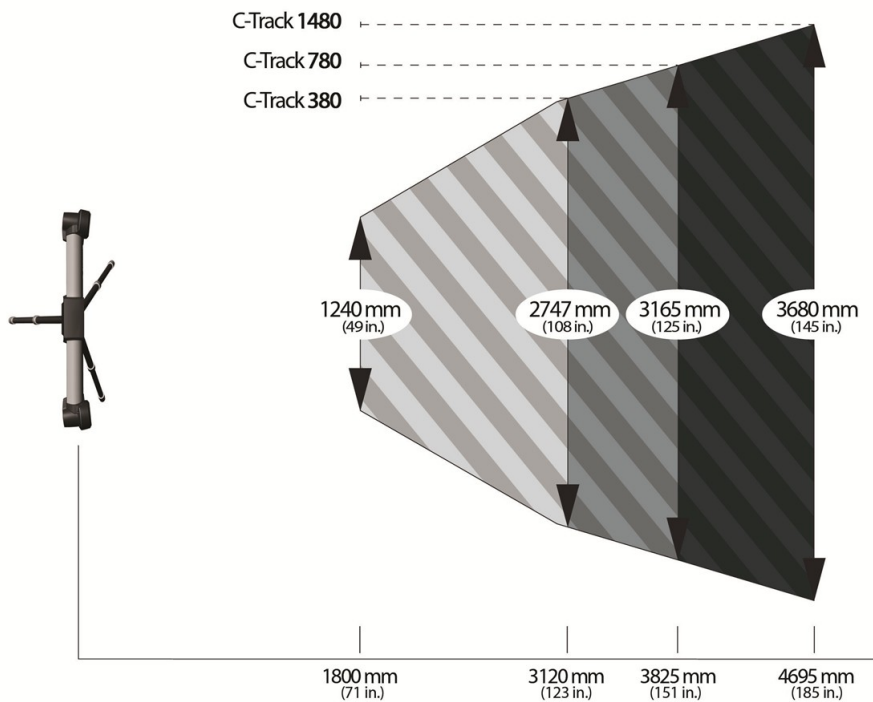

## The HandyPROBE System – C-Track Models and Measurement Volume

### The C-Track comes in 3 different models

- C-Track 380
- C-Track 780
- C-Track 1480

### Measurement Profile – Side View

### Measurement Profile – Top View

Measurement Profile – Isometric View